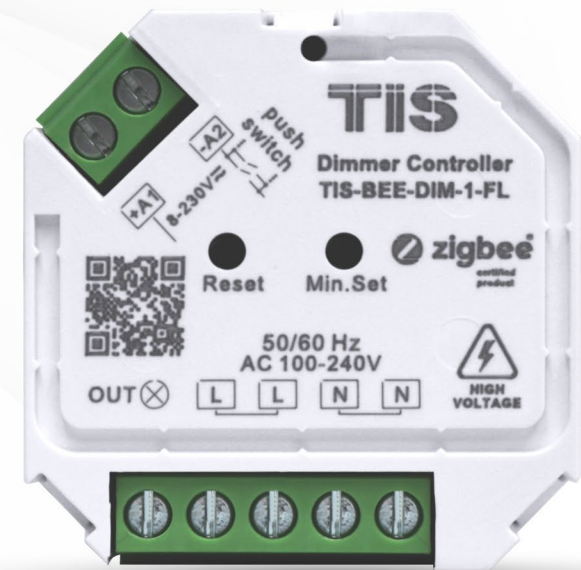

Certified Smart Lighting for Smart People —

TIS-BEE-DIM-1-FL

Are you looking for a simple solution to make your home lighting a bit more convenient to control? Are you tired of looking for a dimmer that can cover all types of lights? Then you have come to the right spot! Our offer is the universal Zigbee-certified Dimmer Module, an easy-to-use technology that is suitable for 90% of all dimmable LED lamps.

If you already have a smart hub, simply integrate this module with other solutions and create an even more harmonized home space wherein all light switches, whether old or new, become intelligent. This way, without spending a fortune, you can modernize the atmosphere to match your new furniture simply by replacing old switches in your living room with this dimmer.

Voice control is another feature of this product that enables you to adjust light intensity using just your voice. With our smart dimmer module, it is always ok to say how you feel! Tune the lighting based on your mood and set its adjustment speed.

The good news is that this dimmer is suitable for most frames. You can conveniently fit it in a standard flush-mounted box or on the ceiling and start dimming lights using your smartphone in no time!

Even if you have to leave for work early in the morning, you can still light up the bedroom with a nice pink shade on your wife's birthday and surprise her via your smartphone.