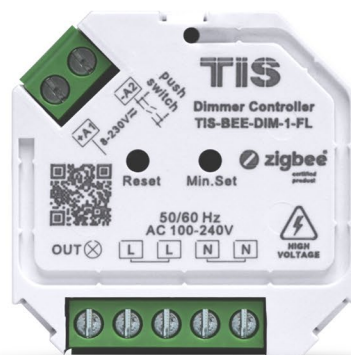

Certified Smart Lighting for Smart People —

TIS-BEE-DIM-1-FL

Are you looking for a simple solution to make your home lighting a bit more convenient to control? Are you tired of looking for a dimmer that can cover all types of lights? Then you have come to the right spot! Our offer is the universal Zigbee-certified Dimmer Module, an easy-to-use technology that is suitable for 90% of all dimmable LED lamps.

Voice control is another feature of this product that enables you to adjust light intensity using just your voice. With our smart dimmer module, it is always ok to say how you feel! Tune the lighting based on your mood and set its adjustment speed.

Whether it's the halogen lights in the hallway, the study lamp on your desk, or the chandelier in your dining salon, this dimmer switch is compatible across a variety of lighting options and provides optimal dimmability and light stability.

The good news is that this dimmer is suitable for most frames. You can conveniently fit it in a standard flush-mounted box or on the ceiling and start dimming lights using your smartphone in no time!

Even if you have to leave for work early in the morning, you can still light up the bedroom with a nice pink shade on your wife's birthday and surprise her via your smartphone.