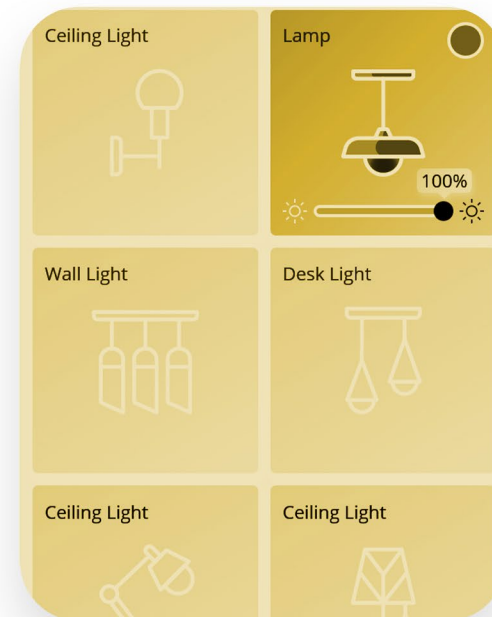

Certified Smart Lighting for Smart People —

TIS-BEE-DIM-1-FL

Are you looking for a simple solution to make your home lighting a bit more convenient to control? Are you tired of looking for a dimmer that can cover all types of lights? Then you have come to the right spot! Our offer is the universal Zigbee-certified Dimmer Module, an easy-to-use technology that is suitable for 90% of all dimmable LED lamps.

If you already have a smart hub, simply integrate this module with other solutions and create an even more harmonized home space wherein all light switches, whether old or new, become intelligent. This way, without spending a fortune, you can modernize the atmosphere to match your new furniture simply by replacing old switches in your living room with this dimmer.

Voice control is another feature of this product that enables you to adjust light intensity using just your voice. With our smart dimmer module, it is always ok to say how you feel! Tune the lighting based on your mood and set its adjustment speed.

Whether it's the halogen lights in the hallway, the study lamp on your desk, or the chandelier in your dining salon, this dimmer switch is compatible across a variety of lighting options and provides optimal dimmability and light stability.