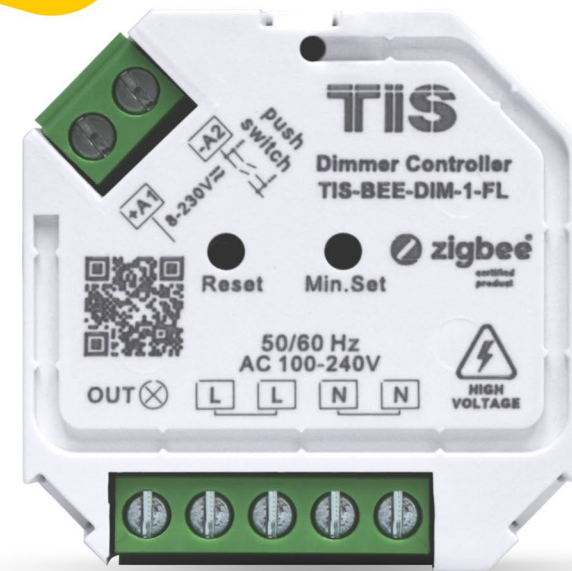

Certified Smart Lighting for Smart People —

TIS-BEE-DIM-1-FL

Are you looking for a simple solution to make your home lighting a bit more convenient to control? Are you tired of looking for a dimmer that can cover all types of lights? Then you have come to the right spot! Our offer is the universal Zigbee-certified Dimmer Module, an easy-to-use technology that is suitable for 90% of all dimmable LED lamps.

If you already have a smart hub, simply integrate this module with other solutions and create an even more harmonized home space wherein all light switches, whether old or new, become intelligent. This way, without spending a fortune, you can modernize the atmosphere to match your new furniture simply by replacing old switches in your living room with this dimmer.

Voice control is another feature of this product that enables you to adjust light intensity using just your voice. With our smart dimmer module, it is always ok to say how you feel! Tune the lighting based on your mood and set its adjustment speed.

The good news is that this dimmer is suitable for most frames. You can conveniently fit it in a standard flush-mounted box or on the ceiling and start dimming lights using your smartphone in no time!

Even if you have to leave for work early in the morning, you can still light up the bedroom with a nice pink shade on your wife's birthday and surprise her via your smartphone.