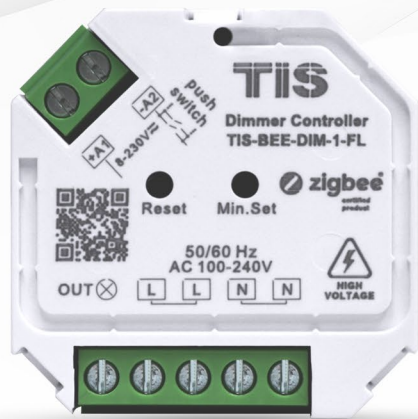

Certified Smart Lighting for Smart People —

TIS-BEE-DIM-1-FL

Are you looking for a simple solution to make your home lighting a bit more convenient to control? Are you tired of looking for a dimmer that can cover all types of lights? Then you have come to the right spot! Our offer is the universal Zigbee-certified Dimmer Module, an easy-to-use technology that is suitable for 90% of all dimmable LED lamps.

If you already have a smart hub, simply integrate this module with other solutions and create an even more harmonized home space wherein all light switches, whether old or new, become intelligent. This way, without spending a fortune, you can modernize the atmosphere to match your new furniture simply by replacing old switches in your living room with this dimmer.

Voice control is another feature of this product that enables you to adjust light intensity using just your voice. With our smart dimmer module, it is always ok to say how you feel! Tune the lighting based on your mood and set its adjustment speed.

The good news is that this dimmer is suitable for most frames. You can conveniently fit it in a standard flush-mounted box or on the ceiling and start dimming lights using your smartphone in no time!

Even if you have to leave for work early in the morning, you can still light up the bedroom with a nice pink shade on your wife's birthday and surprise her via your smartphone.