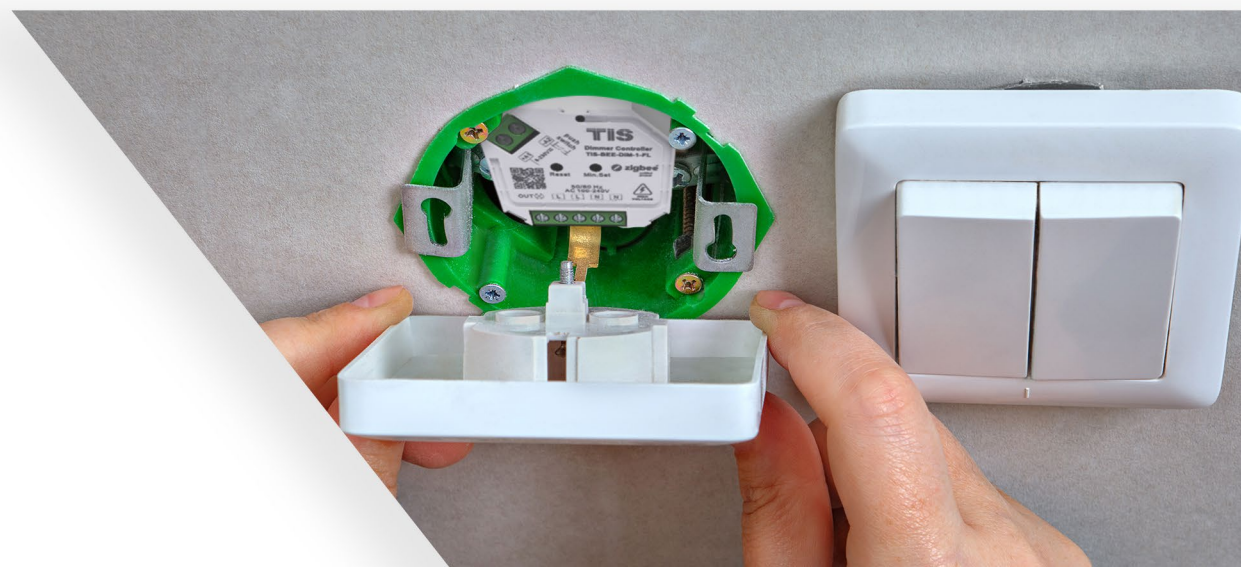

Certified Smart Lighting for Smart People —

TIS-BEE-DIM-1-FL

Are you looking for a simple solution to make your home lighting a bit more convenient to control? Are you tired of looking for a dimmer that can cover all types of lights? Then you have come to the right spot! Our offer is the universal Zigbee-certified Dimmer Module, an easy-to-use technology that is suitable for 90% of all dimmable LED lamps.

Voice control is another feature of this product that enables you to adjust light intensity using just your voice. With our smart dimmer module, it is always ok to say how you feel! Tune the lighting based on your mood and set its adjustment speed.

Whether it's the halogen lights in the hallway, the study lamp on your desk, or the chandelier in your dining salon, this dimmer switch is compatible across a variety of lighting options and provides optimal dimmability and light stability.

The good news is that this dimmer is suitable for most frames. You can conveniently fit it in a standard flush-mounted box or on the ceiling and start dimming lights using your smartphone in no time!

Even if you have to leave for work early in the morning, you can still light up the bedroom with a nice pink shade on your wife's birthday and surprise her via your smartphone.